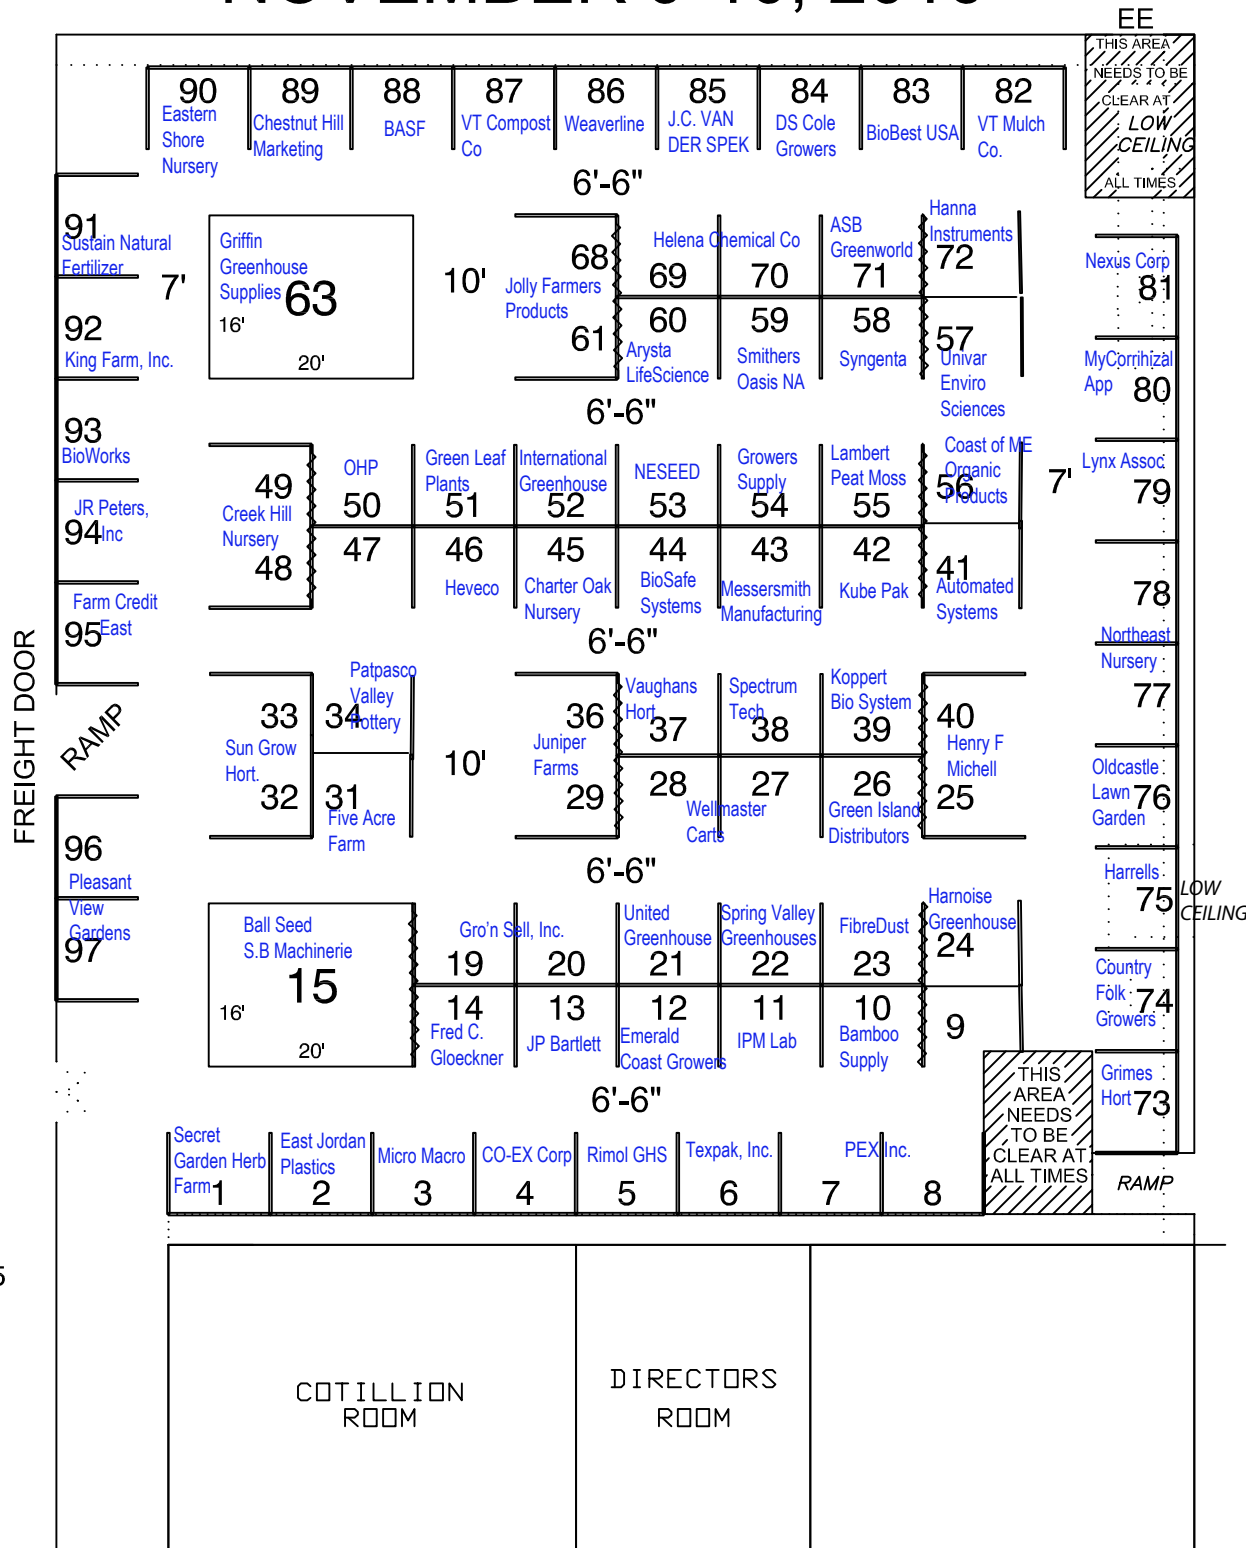

NORTHEAST GREENHOUSE NOVEMBER 9-10, 2016

HOLIDAY INN BOXBOROUGH WOODS	
LOCATION	ROOM
BOXBOROUGH, MA	
Parade Room	
SER EXPOSITION SERVICES 1-800-527-2175	
SITE DIR: holiday inn boxborough	
SHOW CODE: Nortgreen_2016	
DATE DRAWN	1/13/14
CADD OPER.	LM
Inventory as of 11/30/2015	
Dimension	Qty
16'x20'	2
8'x10'	85
Totals:	87