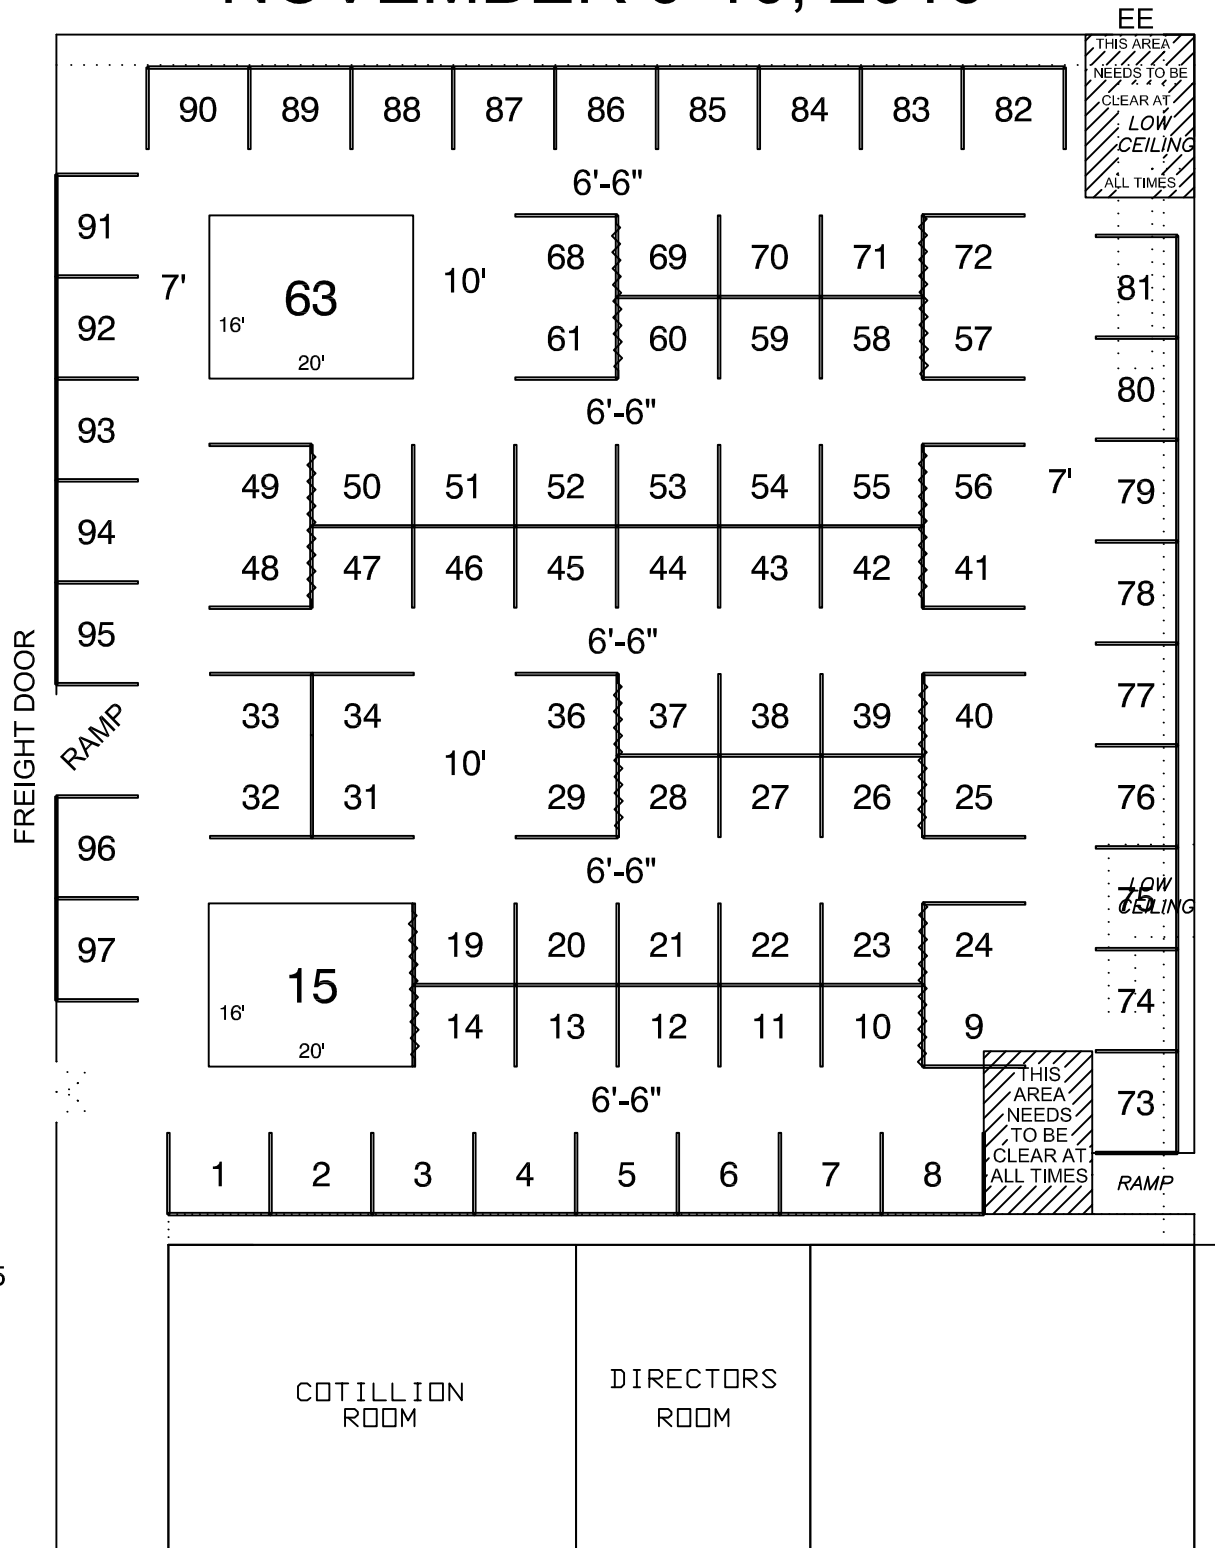

NORTHEAST GREENHOUSE NOVEMBER 9-10, 2016

LOCATION	HOLIDAY INN BOXBOROUGH WOODS	ROOM
	BOXBOROUGH, MA	
	Parade Room	
SER EXPOSITION SERVICES 1-800-527-2175		
SITE DIR: holiday inn boxborough		
SHOW CODE: Nortgreen_2016		
DATE DRAWN	1/13/14	
CADD OPER.	LM	
Inventory as of 11/30/2015		
Dimension	Qty	
16'x20'	2	
8'x10'	85	
Totals:	87	

ENTRANCE